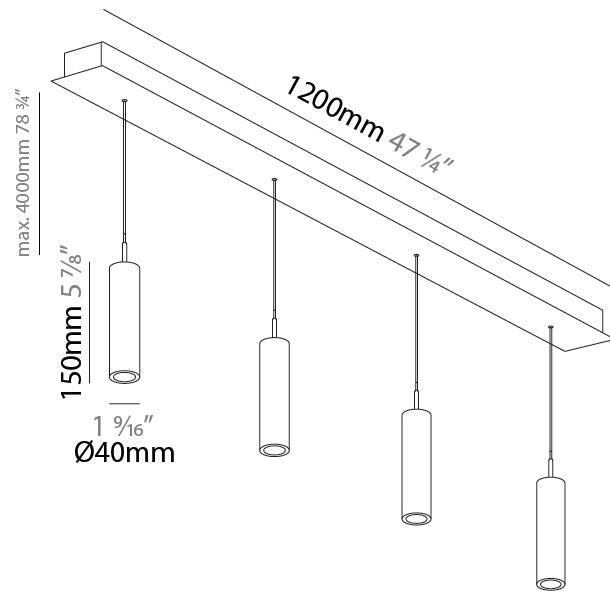

GENERAL

Series: G-Mini Channel
Subseries: G-Mini Channel Hangover
Brand: Prolight
Division: Architectural
Mounting Type: Suspension
Mounting Location: Ceiling
Subcategory: Spots

PHYSICAL

Shape: Cylinder
Diameter (mm): 40
Diameter (in): 1 9/16
Length (mm): 1200
Length (in): 47 1/4
Height (mm): 150
Height (in): 5 7/8
Light Distribution: Direct
Diffuser: Shine Ring - NOR / OPL / YEL / ORA / RED / BLU / GRN
Fixture Finish: SSR / BKV / CWI / CRY / HAB / UFT / ITA / RUA / FTG / MYG / LOD / PUS / FRO / FUP / KIA / POP / BLS / SPG / MEY / GOH / GUM / CHC / COM / ABZ / JAG / OBR / MOS / ROR
Accent Finish: NOF / COP / MIR / SSS
Fixture Material: Extruded Aluminum / Steel
Cable Details: 2,000mm/78 3/4" / 4,000mm/157 1/2" - Cable, Black, Green, Orange, Red, White

ELECTRICAL

Lamp Type: LED (Zhaga Standard)
Input Wattage (W): 39
Total Output Wattage (W): 35.4
Dimming: Non-Dimmable
Driver Included: Yes
Driver Location: Integrated
Driver Type: Constant Current - Universal
Driver Class: Class 2
Input Voltage (V): 120 - 277

LED

Color Temperature (°K): 2700 / 3000 / 3500 / 4000
Max. Delivered Lumen (lm): 2776 / 2904 / 3012 / 3080
Nominal Lumen (lm): 3878 / 4056 / 4206 / 4301
CRI: >90 CRI
Lamp Life (hrs): 50000

OPTICAL

Beam Angle: 40 / 52

RATINGS AND CERTIFICATIONS

Certified By: Certified for North American Standards
IP rating: IP20