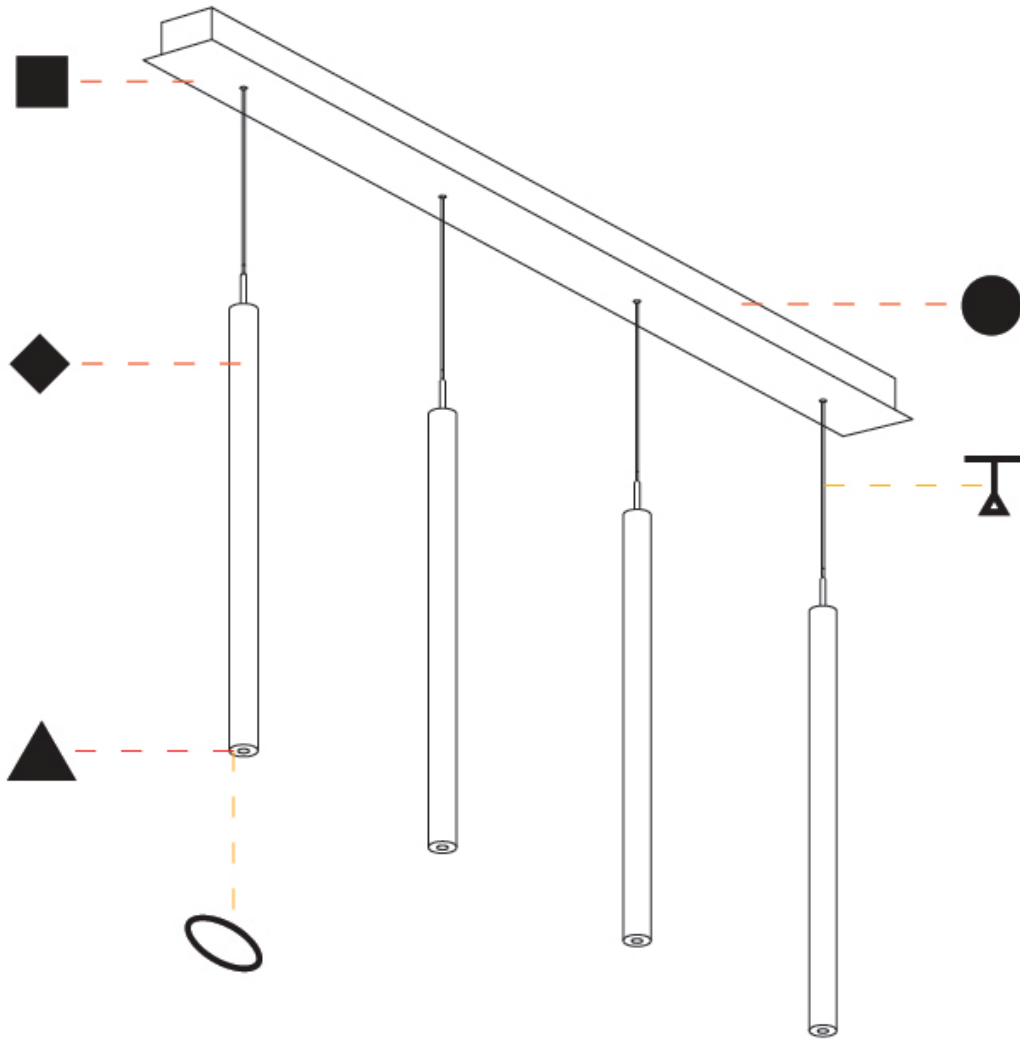

G-MINI CHANNEL HANGOVER SUSPENSION

A300620-

PROJECT	_____
TYPE	_____
SPECIFIER	_____
QUANTITY	_____
DATE	_____

A